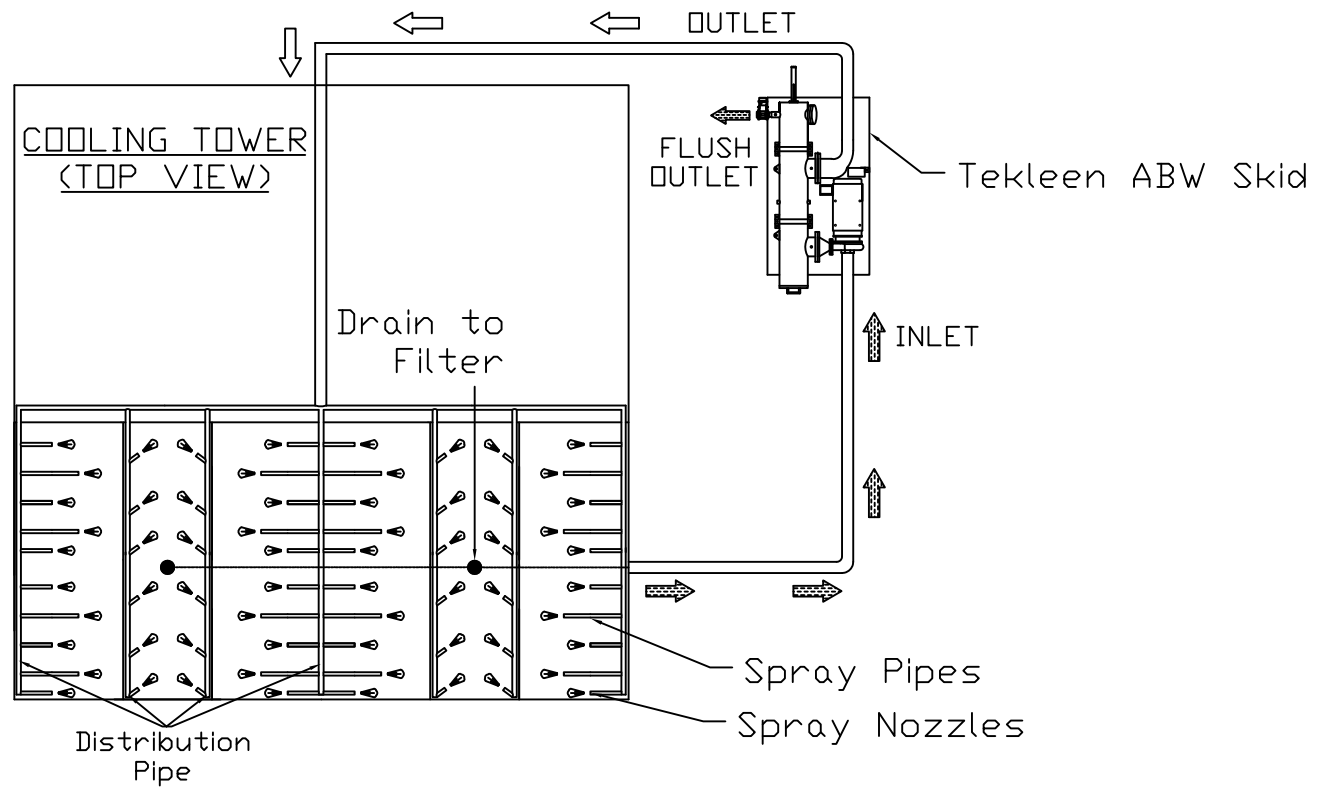

REVISIONS				
REV	ZONE	DESCRIPTION	DATE	APPROVED

UNLESS OTHERWISE SPECIFIED DIMENSIONS ARE IN INCHES TOLERANCES DECIMALS ANGULAR .XX ± .05 ± 0.5 DEG. .XXX ± .01		AUTOMATIC FILTERS, INC. 2672 S. LA CIENEGA BLVD. LOS ANGELES, CA 90034 (310) 839-2828 FAX (310) 839-6878		
DRAWN S. PERKINSON	DATE 03/21/16	TITLE ABW SKID UNIT - 20' x 20' COOLING TOWER SWEEPER, LAYOUT DRAWING		
CHECKED		SIZE A	DWG NO. SKID-ABW-LAY-CTS-01	REV N/A
DESIGN		NOT TO SCALE		SHEET 1 OF 1