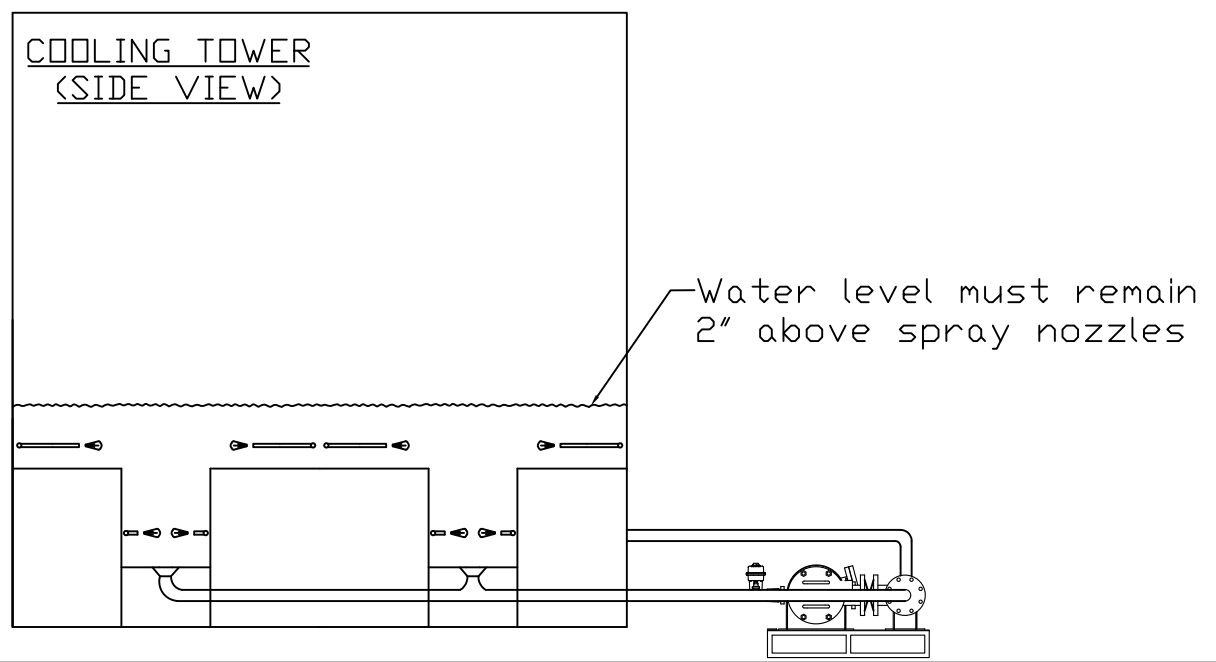

REVISIONS				
REV	ZONE	DESCRIPTION	DATE	APPROVED

UNLESS OTHERWISE SPECIFIED DIMENSIONS ARE IN INCHES TOLERANCES DECIMALS ANGULAR .XX ± .05 ± 0.5 DEG. .XXX ± .01		AUTOMATIC FILTERS, INC. 2672 S. LA CIENEGA BLVD. LOS ANGELES, CA 90034 (310) 839-2828 FAX (310) 839-6878		
DRAWN S. PERKINSON	DATE 03/21/16	TITLE ABW SKID UNIT - 20' x 20' COOLING TOWER SWEEPER, LAYOUT DRAWING		
CHECKED		SIZE A	DWG NO. SKID-ABW-LAY-CTS-01	REV N/A
DESIGN		NOT TO SCALE		SHEET 1 OF 1